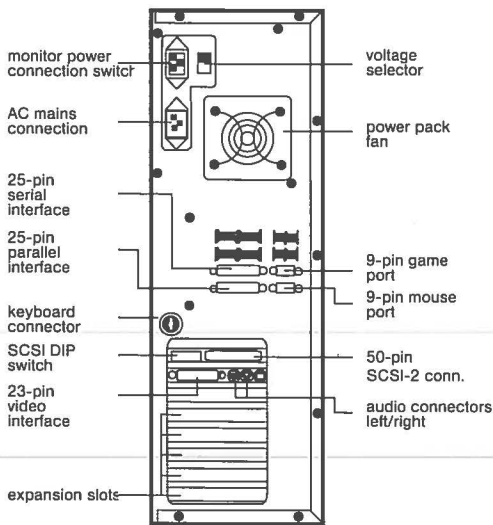

- **CPU/Speed**
  - Motorola MC68040/ 25MHz (on removable module)
  - Optional: Motorola MC68060 / 50MHz
- **Memory**
  - 6Mbytes (2 MB CHIP RAM/ 4 MB FAST RAM)
  - expandable up to 18 Mbytes on motherboard
  - expandable up to 2 Gbytes via memory cards
- **Internal Interfaces**
  - 1 SCSI-2, supports SCSI-2 FAST Mode,
  - 1 16-bit AT/IDE hard disk interface
  - 1 Floppy disk interface
- **External Interfaces**
  - 1 Serial, 1 Parallel, 2 Mouse/Joystick,
  - 1 Keyboard, 1 Video (RGB), 2 Stereo audio outputs and 1 SCSI-2
- **Drive Bays**
  - 3 horizontal 5.25" half height (2 available)
  - 2 vertical 5.25" half height
  - 1 vertical full height (internally accessible only)
- **System Slots**
  - CPU Local Bus (occupied by processor module)
  - 5 Zorro II/III (100-pin) AMIGA expansion slots
  - 2 AMIGA Video slots (in-line with Zorro slots)
  - 4 PC/AT expansion slots (3 in-line with Zorro slots)
- **Graphic Modes**
  - Resolutions ranging from 320 x 256 to 1280 x 512 (more with overscan, including 800 x 600).
  - Horizontal Scan Rates: 15.6KHz to 31.5KHz
  - Vertical Scan Rates: 50Hz to 73Hz (not all modes available on non-multiscan monitors)
- **Colour Palette**
  - 16.7 Million colour palette. 2 to over 640.000 user definable colours displayable on screen
- **Sound**
  - Four channel, 8-bit stereo sound
  - Internal Speaker
- **Keyboard**
  - Detachable, 94/96 key keyboard
- **Mouse**
  - 2-button opto-mechanical, supplied as standard
- **Disk Drives**
  - 1 Floppy disk drive as standard
  - 540 MB SCSI / 1 Gbyte SCSI Hard disk drive
  - Additional Hard disk drives supported via SCSI-2 and AT/IDE interfaces
- **Software**
  - AMIGADOS 3.1 Multitasking Operating system
  - Includes CrossDOS® (MS-DOS® file transfer utility)
- **Features**
  - Built-in battery backed real time clock/calendar
  - Security keylock
  - External Mute switch and LED indicator
- **Dimensions**
  - Approx. 536mm x 179mm x 520mm (H x W x D)
  - Rests 270 mm Wide
- **Weight**
  - 15.9 kg
- **Power Supply**
  - 240 Volts, 200 Watts

AMIGA

AMIGA Technologies GmbH
Berliner Ring 89
D-64625 Bensheim
Germany