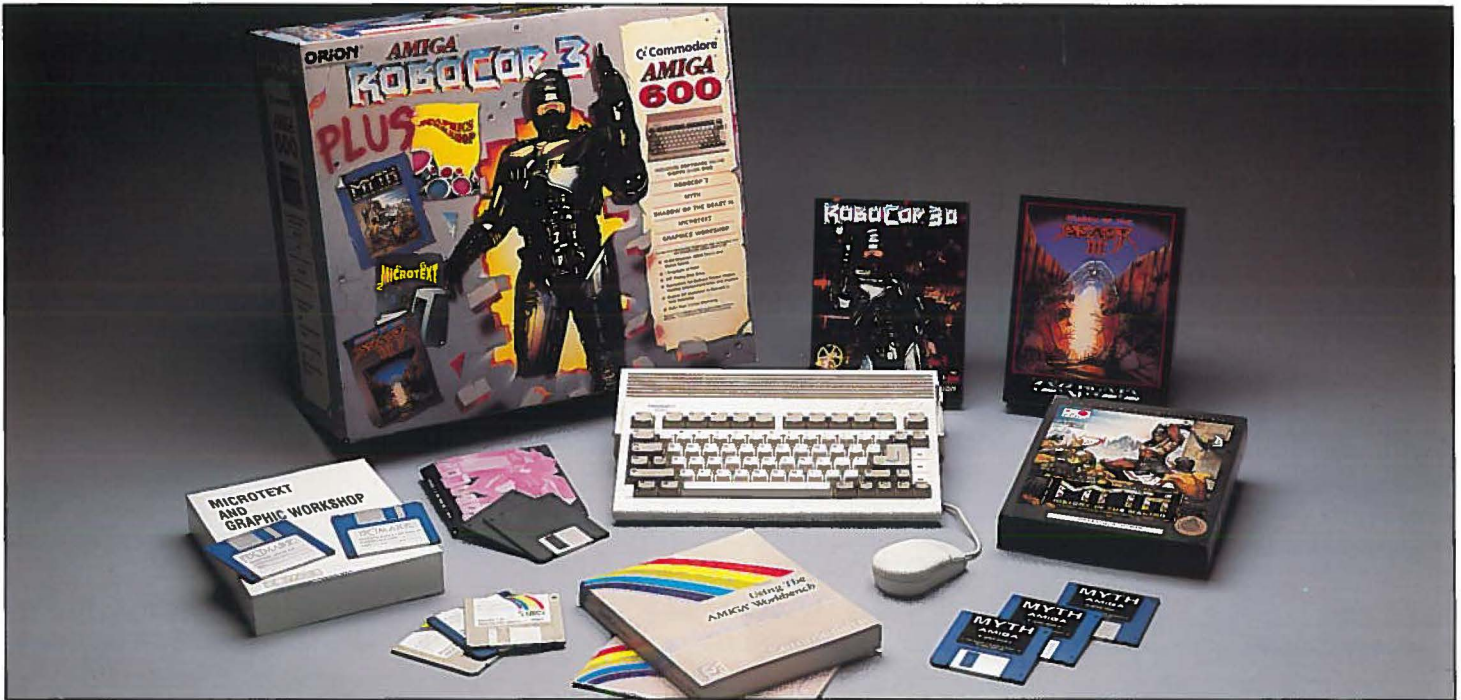

AMIGA® 600

Robocop™ 3 Computer Pack

The powerful Amiga 600 computer offers incredible 16-bit graphics, stereo sound, and animation in a newly designed compact, low-profile case.

Incorporating the unique features of the Amiga family of computers, the Amiga 600 offers a Motorola® 68000 microprocessor along with sophisticated custom processors for enhanced computing speed and versatility.

With an easy-to-use "point and click" operating system and thousands of software programs, the Amiga offers major benefits for learning, entertainment and home productivity uses.

The Amiga 600 is compatible with a wide range of standard peripheral devices. Expand the Amiga's capabilities by adding optional printers, monitors, floppy disk drives, modems, and joysticks.

Internal memory can be expanded using the A601 RAM expansion and the industry standard PCMCIA slot.

The Amiga 600 connects directly to a standard TV. The Robocop™ 3 Computer Pack includes the following software programs: