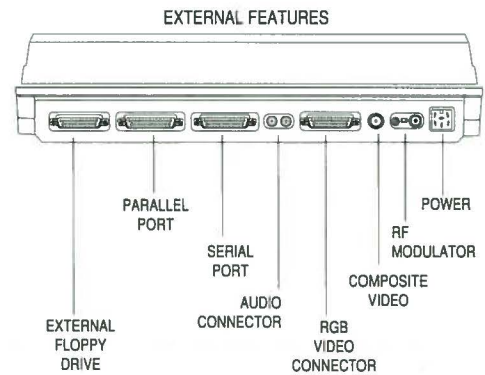

Power Requirements

- Switching power supply 23 watts

Interfaces

External

- Floppy Disk (DB23)
- Mouse/Joystick/Lightpen (2 DB9)
- Serial (RS-232, PC-compatible)
- Parallel (Centronics - PC-compatible)
- Video RGB analog (DB23 15 KHz)
Color Composite (RCA)
RF Modulator (RCA)
- PCMCIA Card Slot

Internal

- Internal AT IDE connector

A600 CONFIGURATIONS

A600P

- Amiga 600 with Motorola 68000 Processor, internal 3.5" 880KB Floppy Drive, 1 MB RAM
- Integral Keyboard
- Release 2.0X Operating System and Utilities
- 2-button Mouse