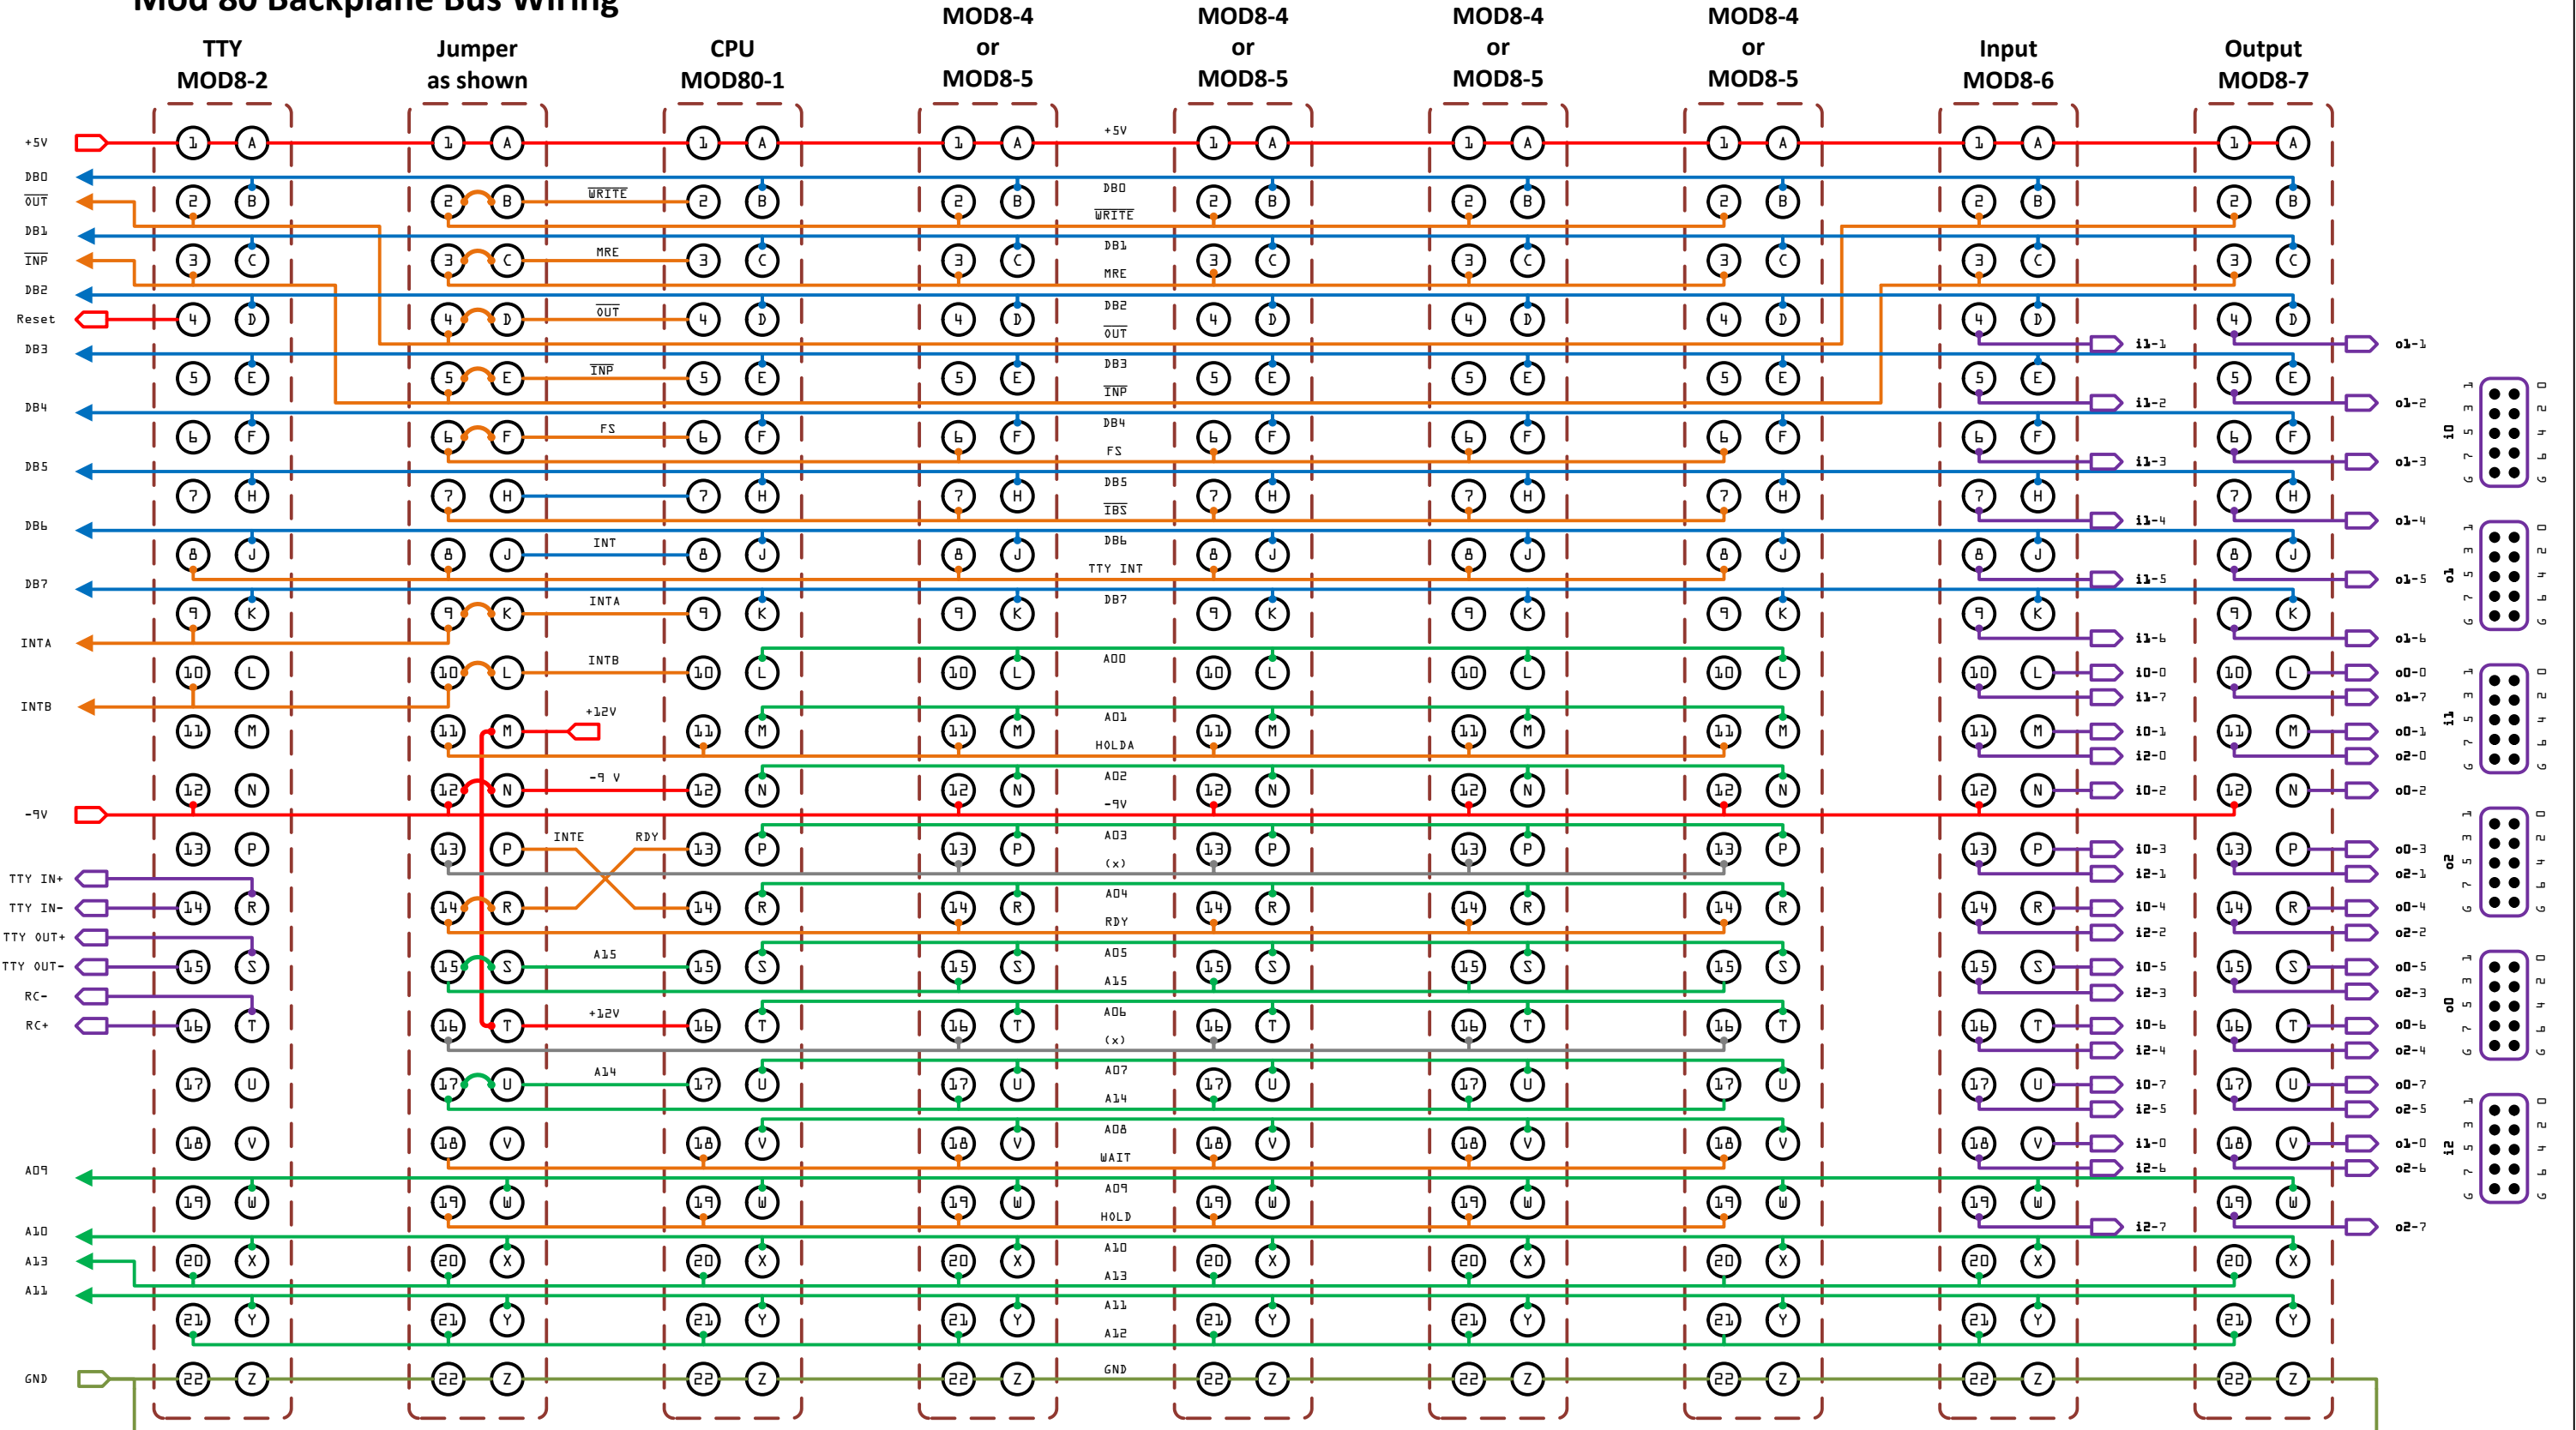

# Mod 80 Backplane Bus Wiring

**Legend**

Spare	—	Control Lines	—
Data Lines	—	Ground	—
Address Lines	—	I/O Lines	—
Power	—		

View from top